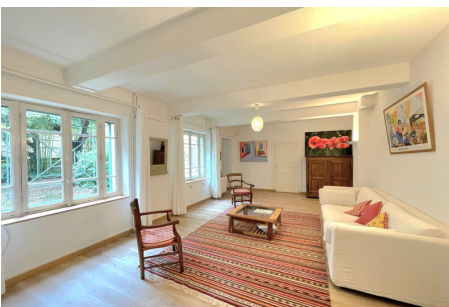

Acanthe Immobilier - 29, Avenue Jean Jaurès, 34170 Castelnau le Lez

Tél: 04 67 79 26 26 - contact@acantheimmobilier.com - www.acantheimmobilier.com

Code NAF 703A - SIRET 420 451 155 00014 - Assurance responsabilité civile QBE

Document non contractuel - Barème des prix disponible sur notre site internet